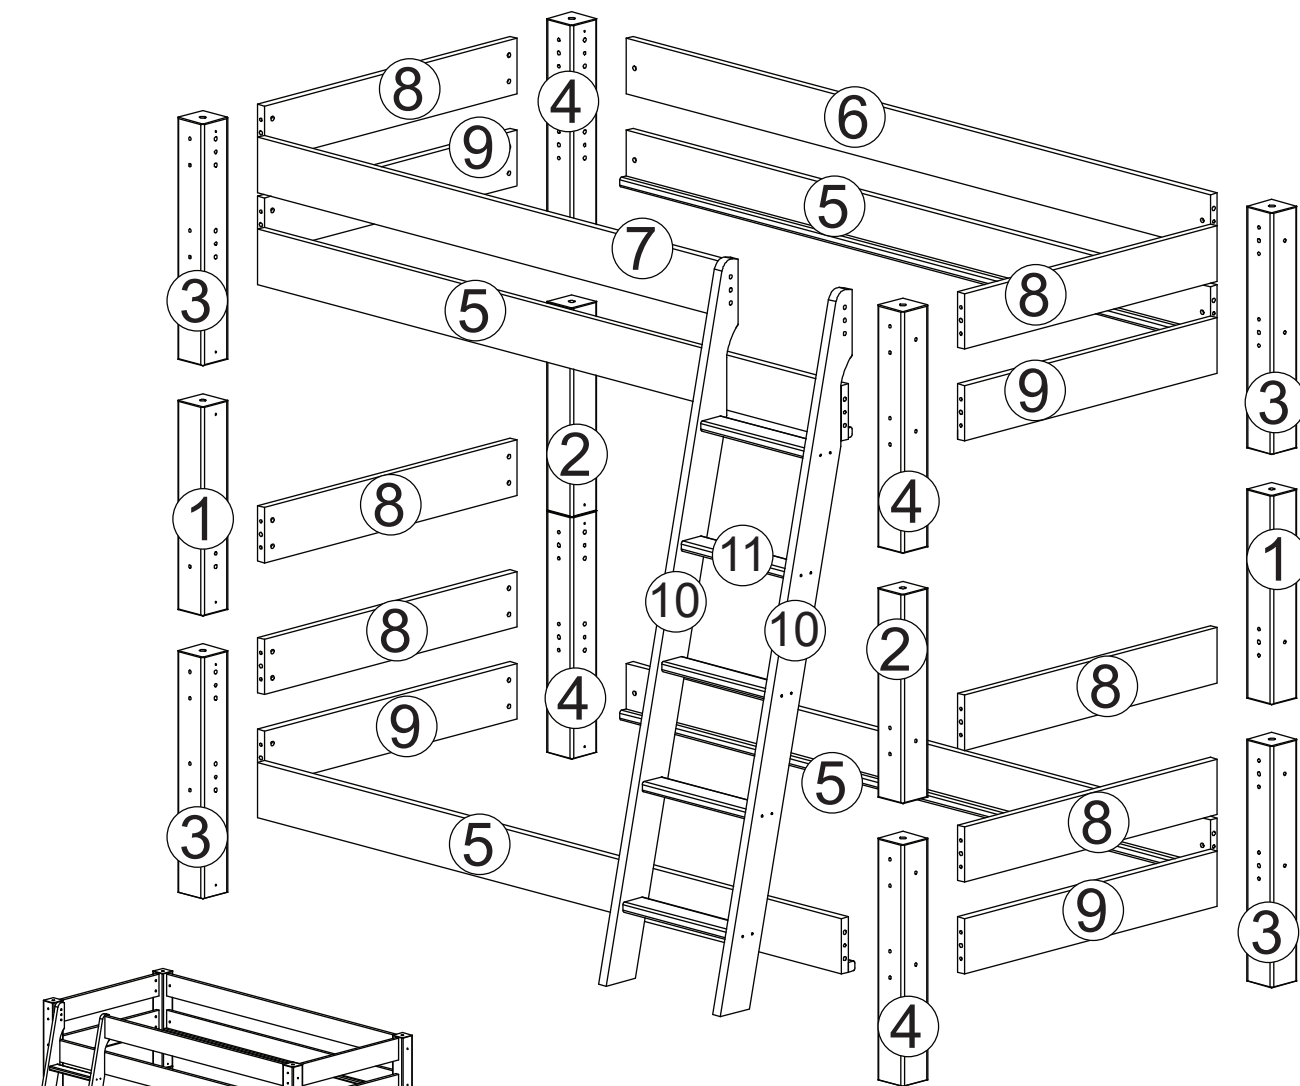

# art. no. 1072

Option

A		Ø10x40mm	46
B		Ø16x75mm	8
C		M6x120mm	51
D		M6x100mm	1
E		M6x55mm	1
F		M6x10x14mm	52
G		M6x8x15mm	1

H		6.3x70mm	20
I		4.0x70mm	18
J		3.5x35mm	54
K		Ø16	4
L		Ø10	20
M		Ø8	16
N		4mm	1

1

2 x

2 x

2

3

4

5

6

D: Max. Höhe der Matraze  
GB: Max. height of mattress

art. no. 1073