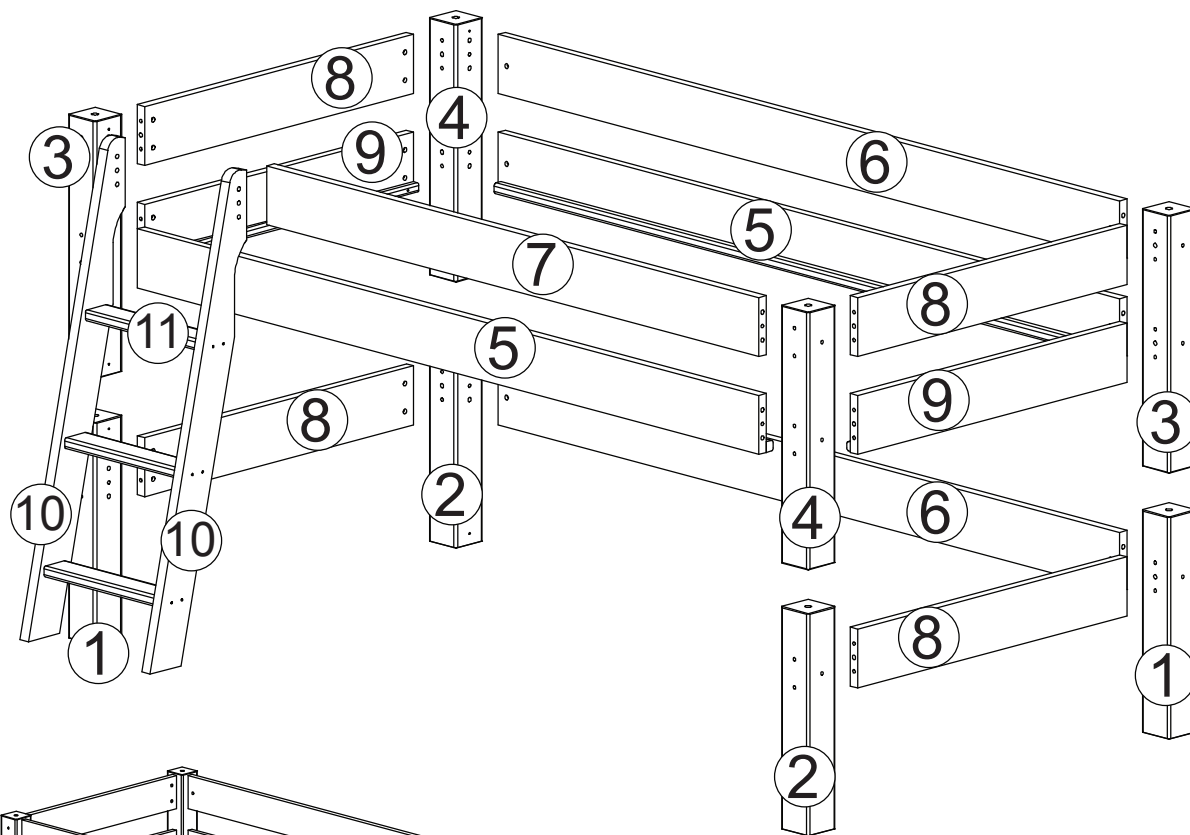

art. no. 1070

Option

A		Ø10x40mm	34
B		Ø16x75mm	4
C		M6x120mm	33
D		M6x100mm	1
E		M6x55mm	1
F		M6x10x14mm	34
G		M6x8x15mm	1

H		6.3x70mm	12
I		4.0x70mm	10
J		3.5x35mm	30
K		Ø16	4
L		Ø10	8
M		Ø8	4
N		4mm	1

1

2 x

2 x

2

3

4

5

6

D: Max. Höhe der Matraze
GB: Max. height of mattress